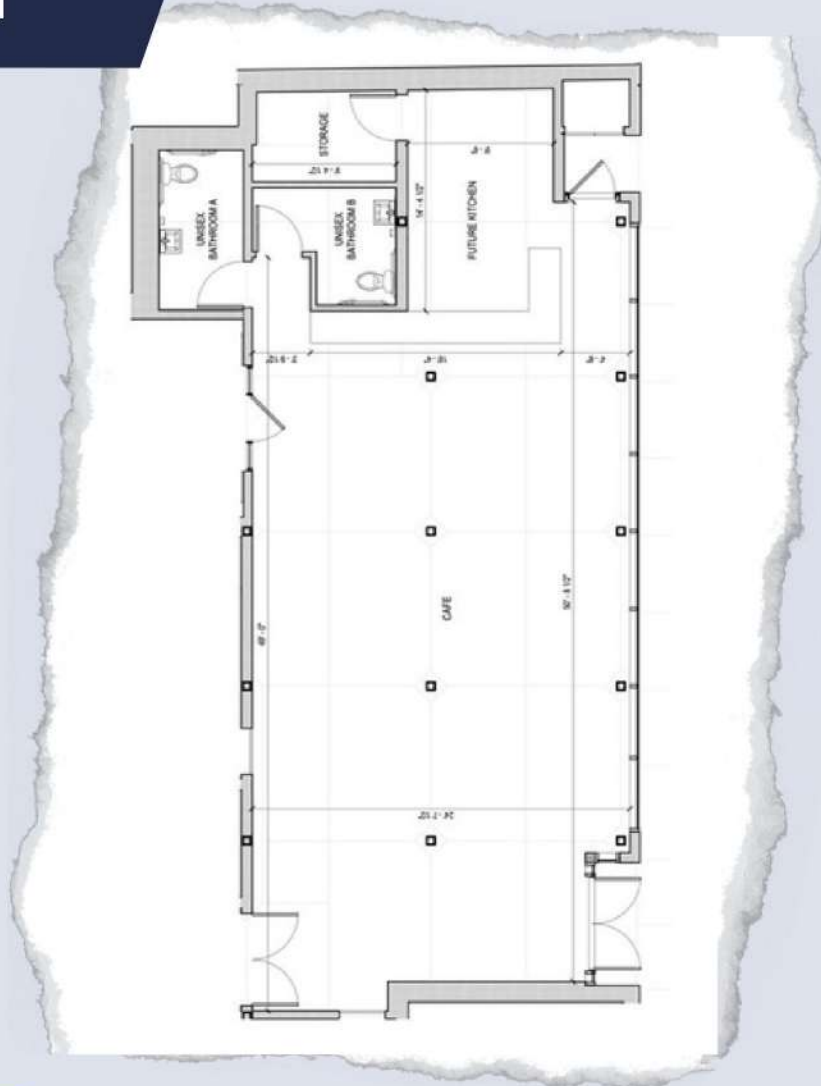

FLOOR PLAN

DEMOGRAPHICS

	1/2 MILE RADIUS		1 MILE RADIUS		1 1/2 MILE RADIUS
POPULATION	29,079	POPULATION	81,713	POPULATION	155,924
HOUSEHOLDS	11,346	HOUSEHOLDS	31,588	HOUSEHOLDS	62,194
MEDIAN AGE	34.6	MEDIAN AGE	34.6	MEDIAN AGE	34.4
COLLEGE GRADUATES (Bachelor's+)	11,429 - 56.1%	COLLEGE GRADUATES (Bachelor's+)	28,917 - 4.9%	COLLEGE GRADUATES (Bachelor's+)	56,888 - 51.0%
TOTAL BUSINESS	1,444	TOTAL BUSINESS	2,835	TOTAL BUSINESS	5,508
TOTAL EMPLOYEES	11,449	TOTAL EMPLOYEES	27,839	TOTAL EMPLOYEES	53,185
TOTAL DAYTIME POPULATION	22,139	TOTAL DAYTIME POPULATION	57,118	TOTAL DAYTIME POPULATION	104,496
AVERAGE HOUSEHOLD INCOME	$77,905	AVERAGE HOUSEHOLD INCOME	$92,144	AVERAGE HOUSEHOLD INCOME	$109,249

MORE INFORMATION

Bobby Antonicello Jr.
Bobby@gridrealestate.biz
(201) 300 - 6489

Daniel Del Cid
daniel@gridrealestate.biz
(201) 466 - 7320