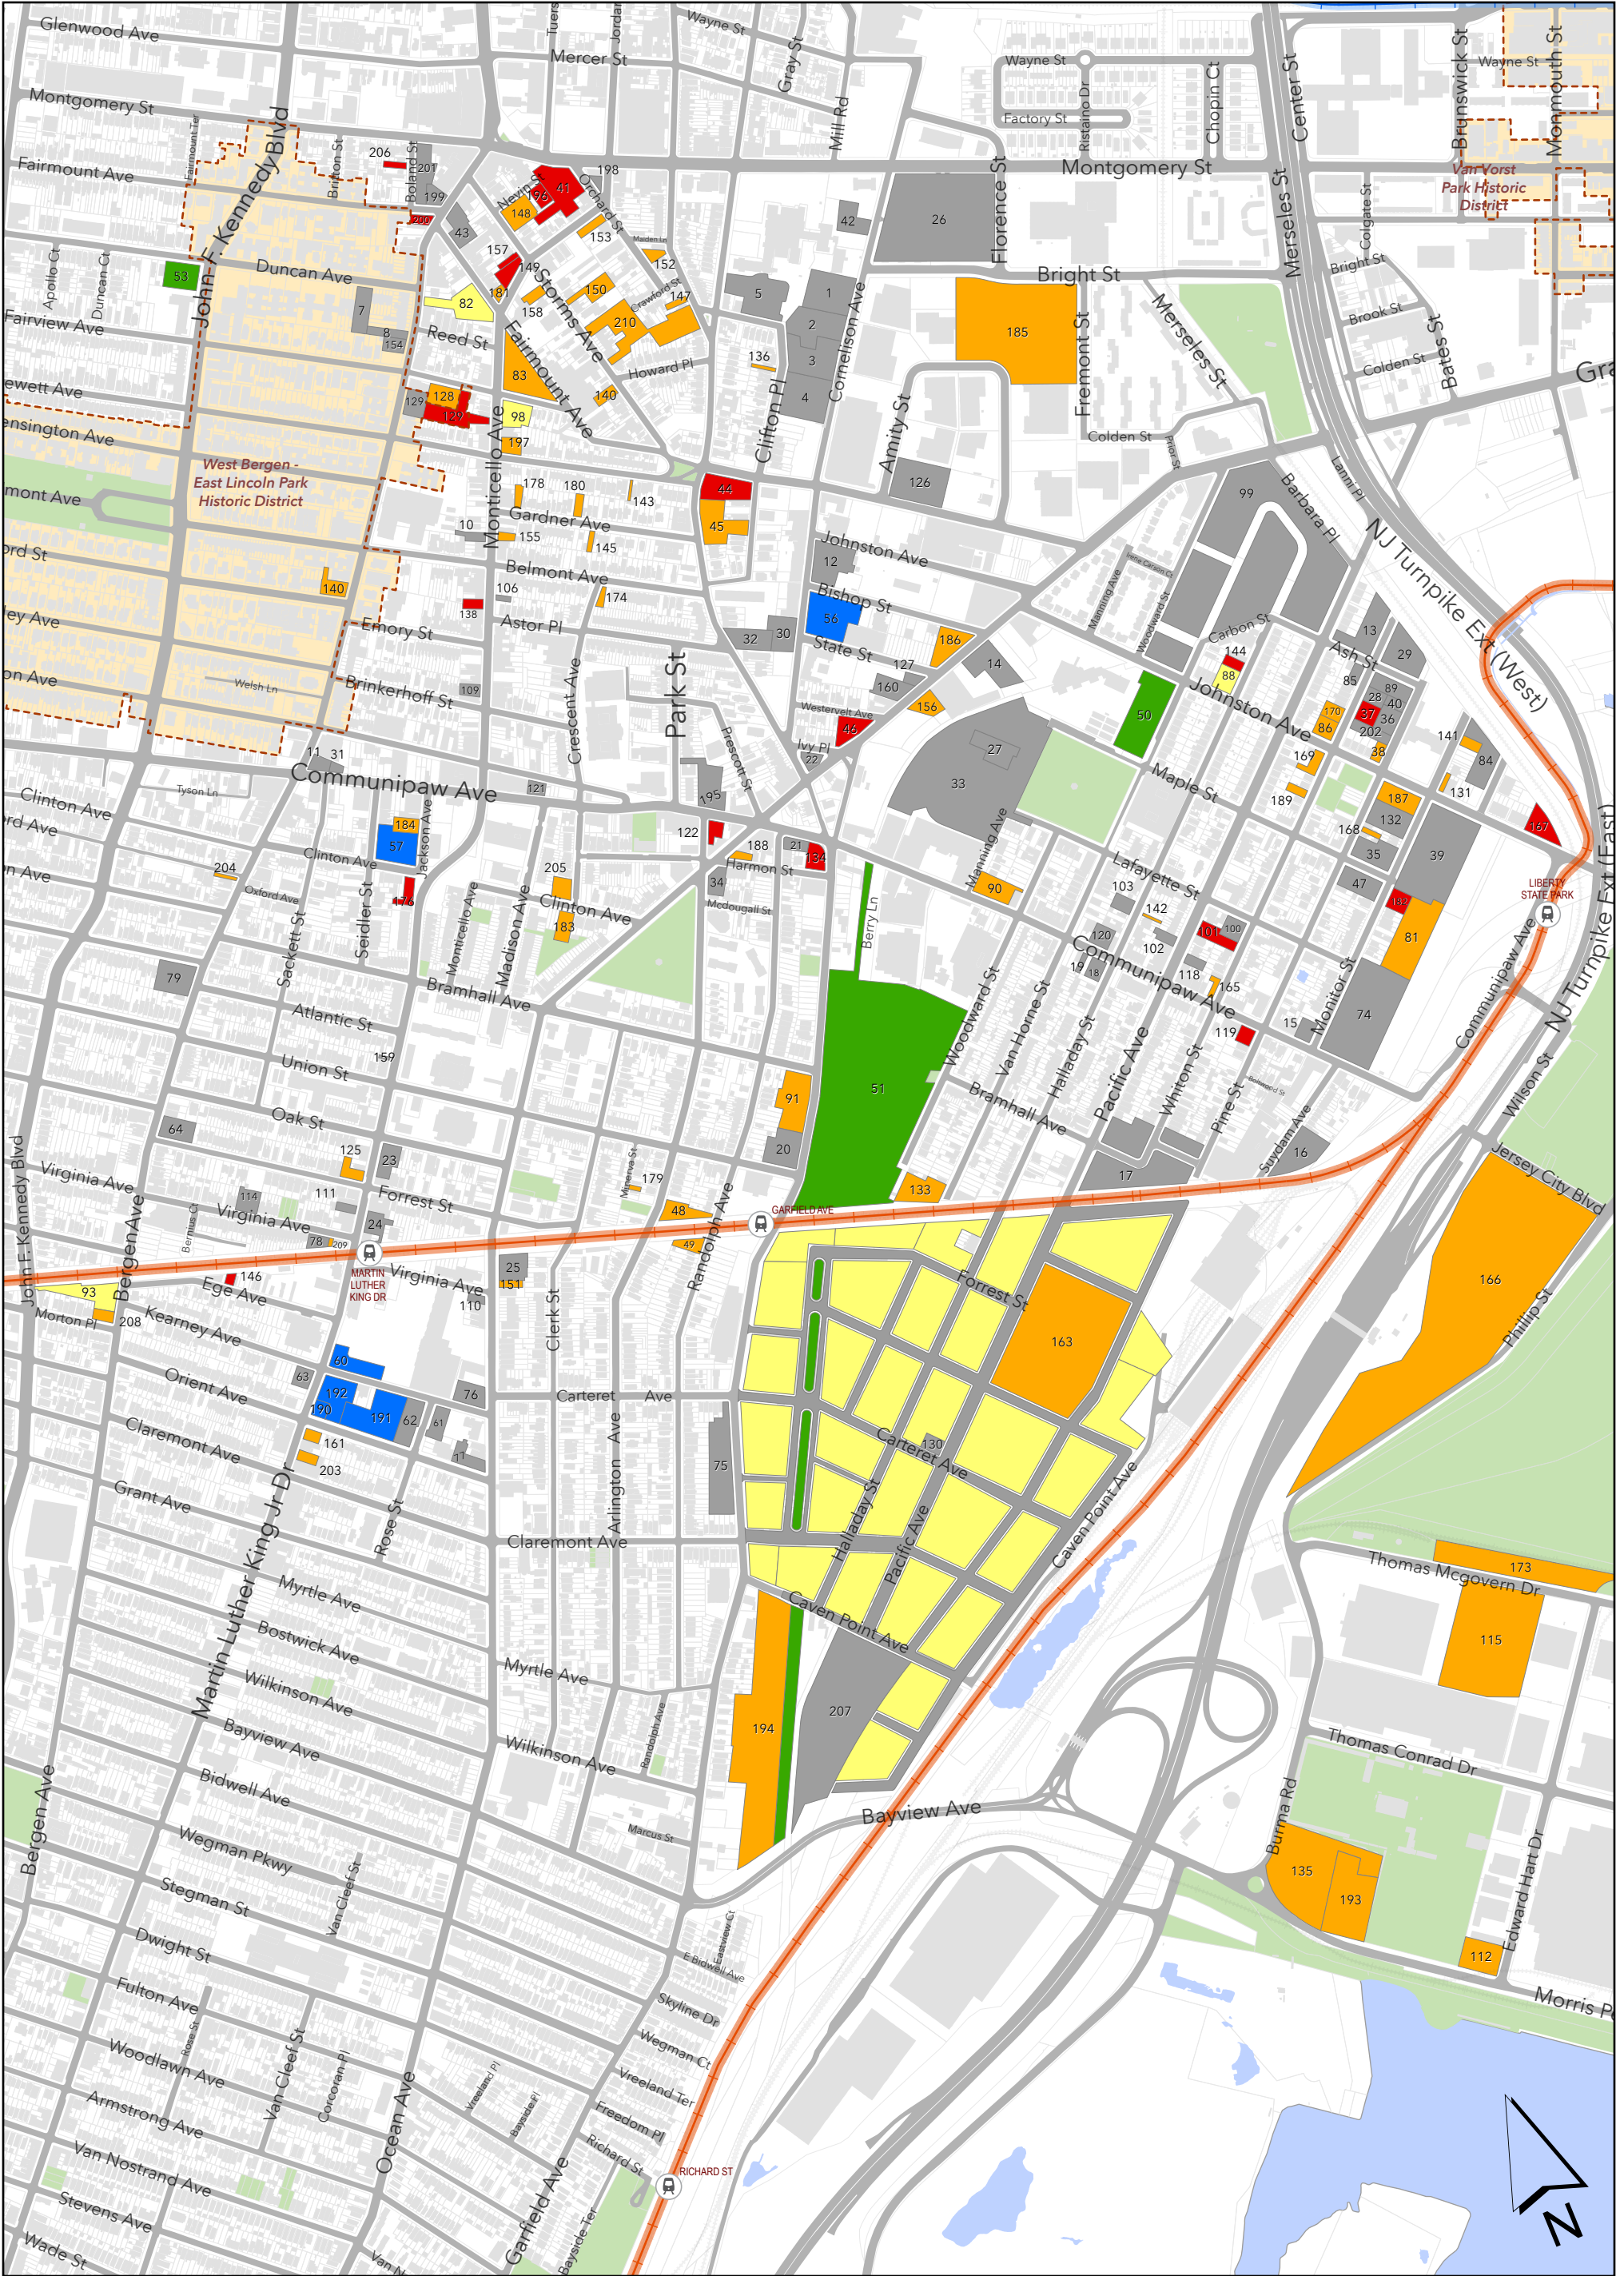

CITY OF JERSEY CITY

BERGEN-LAFAYETTE DEVELOPMENT

January 2023

DISCLAIMER: All data and information contained on this map is intended for general reference only and is subject to change and may contain inaccuracies. This map does not depict city policy on development issues nor does this map represent proposed zoning changes or project feasibility. The areas colored in yellow and marked as proposed are speculative and represent a projection of future development over the next few years.

Project Development Status (Bergen-Lafayette)

- Proposed
- Approved
- Under Construction
- Capital
- Park
- Completed
- Future Street
- Historic District
- Light Rail Line
- Light Rail Station

0 310 620 1,240 1,860 Feet